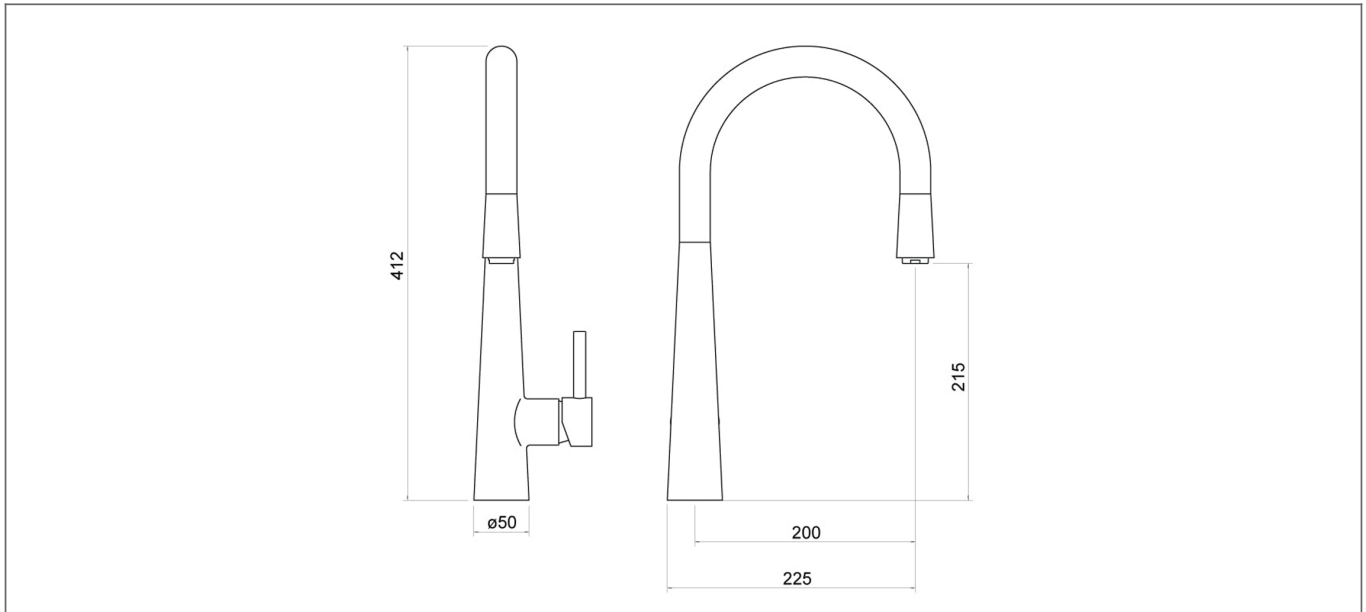

## Specification

Product Guarantee:	Lifetime
Barcode:	5056474517433
Material:	Brass
Handle Type:	Lever
Tap Pressure:	Medium - High Pressure
Min Operating Pressure:	1 Bar
Waste Included:	No
Number Of Tap Holes:	1
Projection (mm):	200
Flow Rate 0.1 Bar (L/min):	4.4
Flow Rate 0.5 Bar (L/min):	6.7
Flow Rate 1 Bar (L/min):	9.5
Flow Rate 2 Bar (L/min):	13.3
Flow Rate 3 Bar (L/min):	16.4
Flow Rate 4 Bar (L/min):	19.7
Flow Rate 5 Bar (L/min):	22.1
Colour:	Brushed Nickel

Dimensions: All measurements are in millimetres and are subject to normal manufacturing variations.

Due to a continuing development programme to improve design and performance, we reserve all rights to vary specifications without prior notice. Please note, all accessories are for photographic purposes only.

# Technical Datasheet

Product Code: TK009BN

Product Description: Trisen Jema Pull Out Spout Single Lever Sink Mixer

## Technical Drawing

Dimensions: All measurements are in millimetres and are subject to normal manufacturing variations.

Due to a continuing development programme to improve design and performance, we reserve all rights to vary specifications without prior notice. Please note, all accessories are for photographic purposes only.