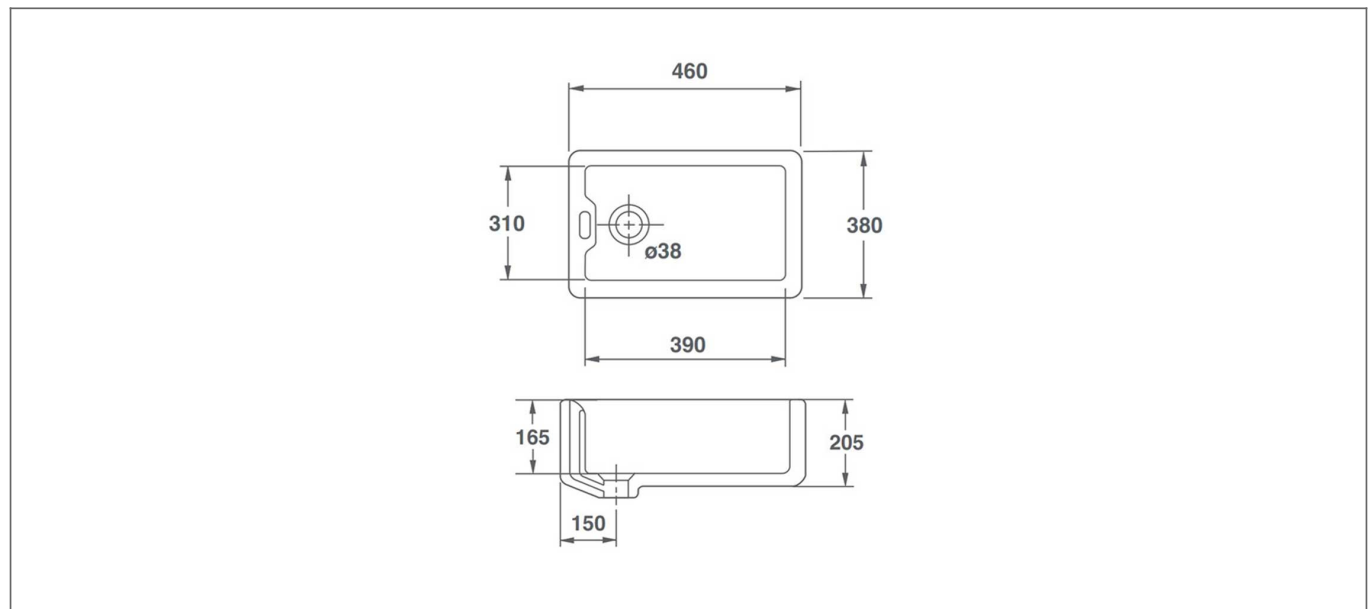

# Technical Datasheet

Product Code: **040BS0100010**

Product Description: **Arley Shaws 460 x 380 x 205mm Belfast Sink**

## Specification

Product Guarantee:	Lifetime
Barcode:	5060492530114
Made In the UK:	Yes
Projection (mm):	460
Material:	Fine Fireclay
Style:	Traditional
Shape:	Rectangular
Number Of Tap Holes:	0

## Technical Drawing

Dimensions: All measurements are in millimetres and are subject to normal manufacturing variations.

Due to a continuing development programme to improve design and performance, we reserve all rights to vary specifications without prior notice. Please note, all accessories are for photographic purposes only.